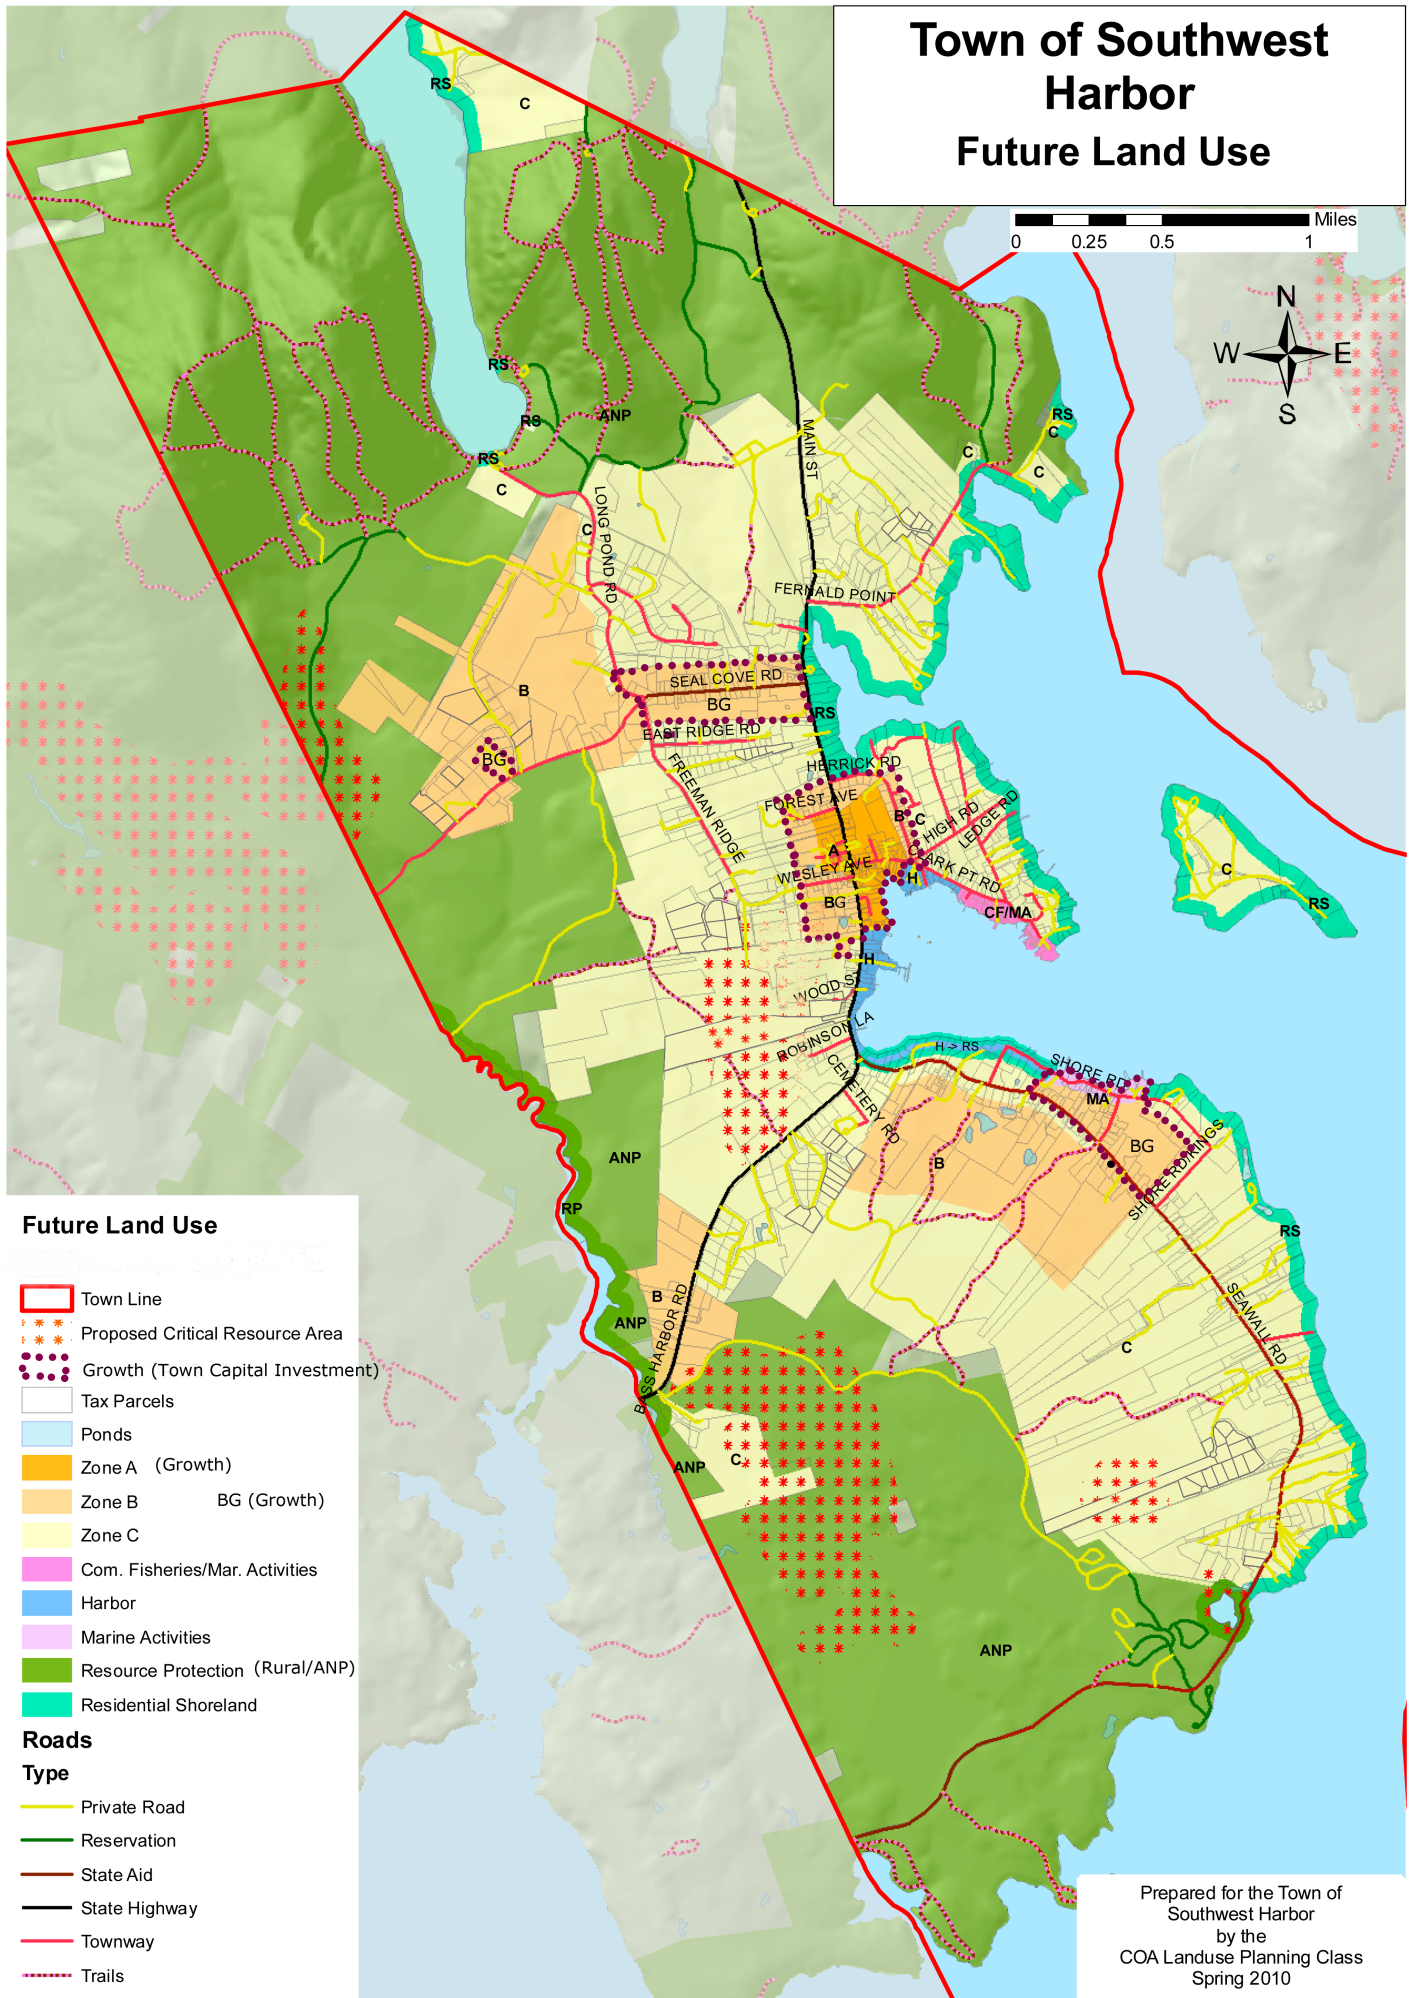

# Town of Southwest Harbor Future Land Use

## Future Land Use

- Town Line
- Proposed Critical Resource Area
- Growth (Town Capital Investment)
- Tax Parcels
- Ponds
- Zone A (Growth)
- Zone B BG (Growth)
- Zone C
- Com. Fisheries/Mar. Activities
- Harbor
- Marine Activities
- Resource Protection (Rural/ANP)
- Residential Shoreland

## Roads

### Type

- Private Road
- Reservation
- State Aid
- State Highway
- Townway
- Trails

Prepared for the Town of Southwest Harbor  
by the  
COA Landuse Planning Class  
Spring 2010

Sources: Town of Southwest Harbor