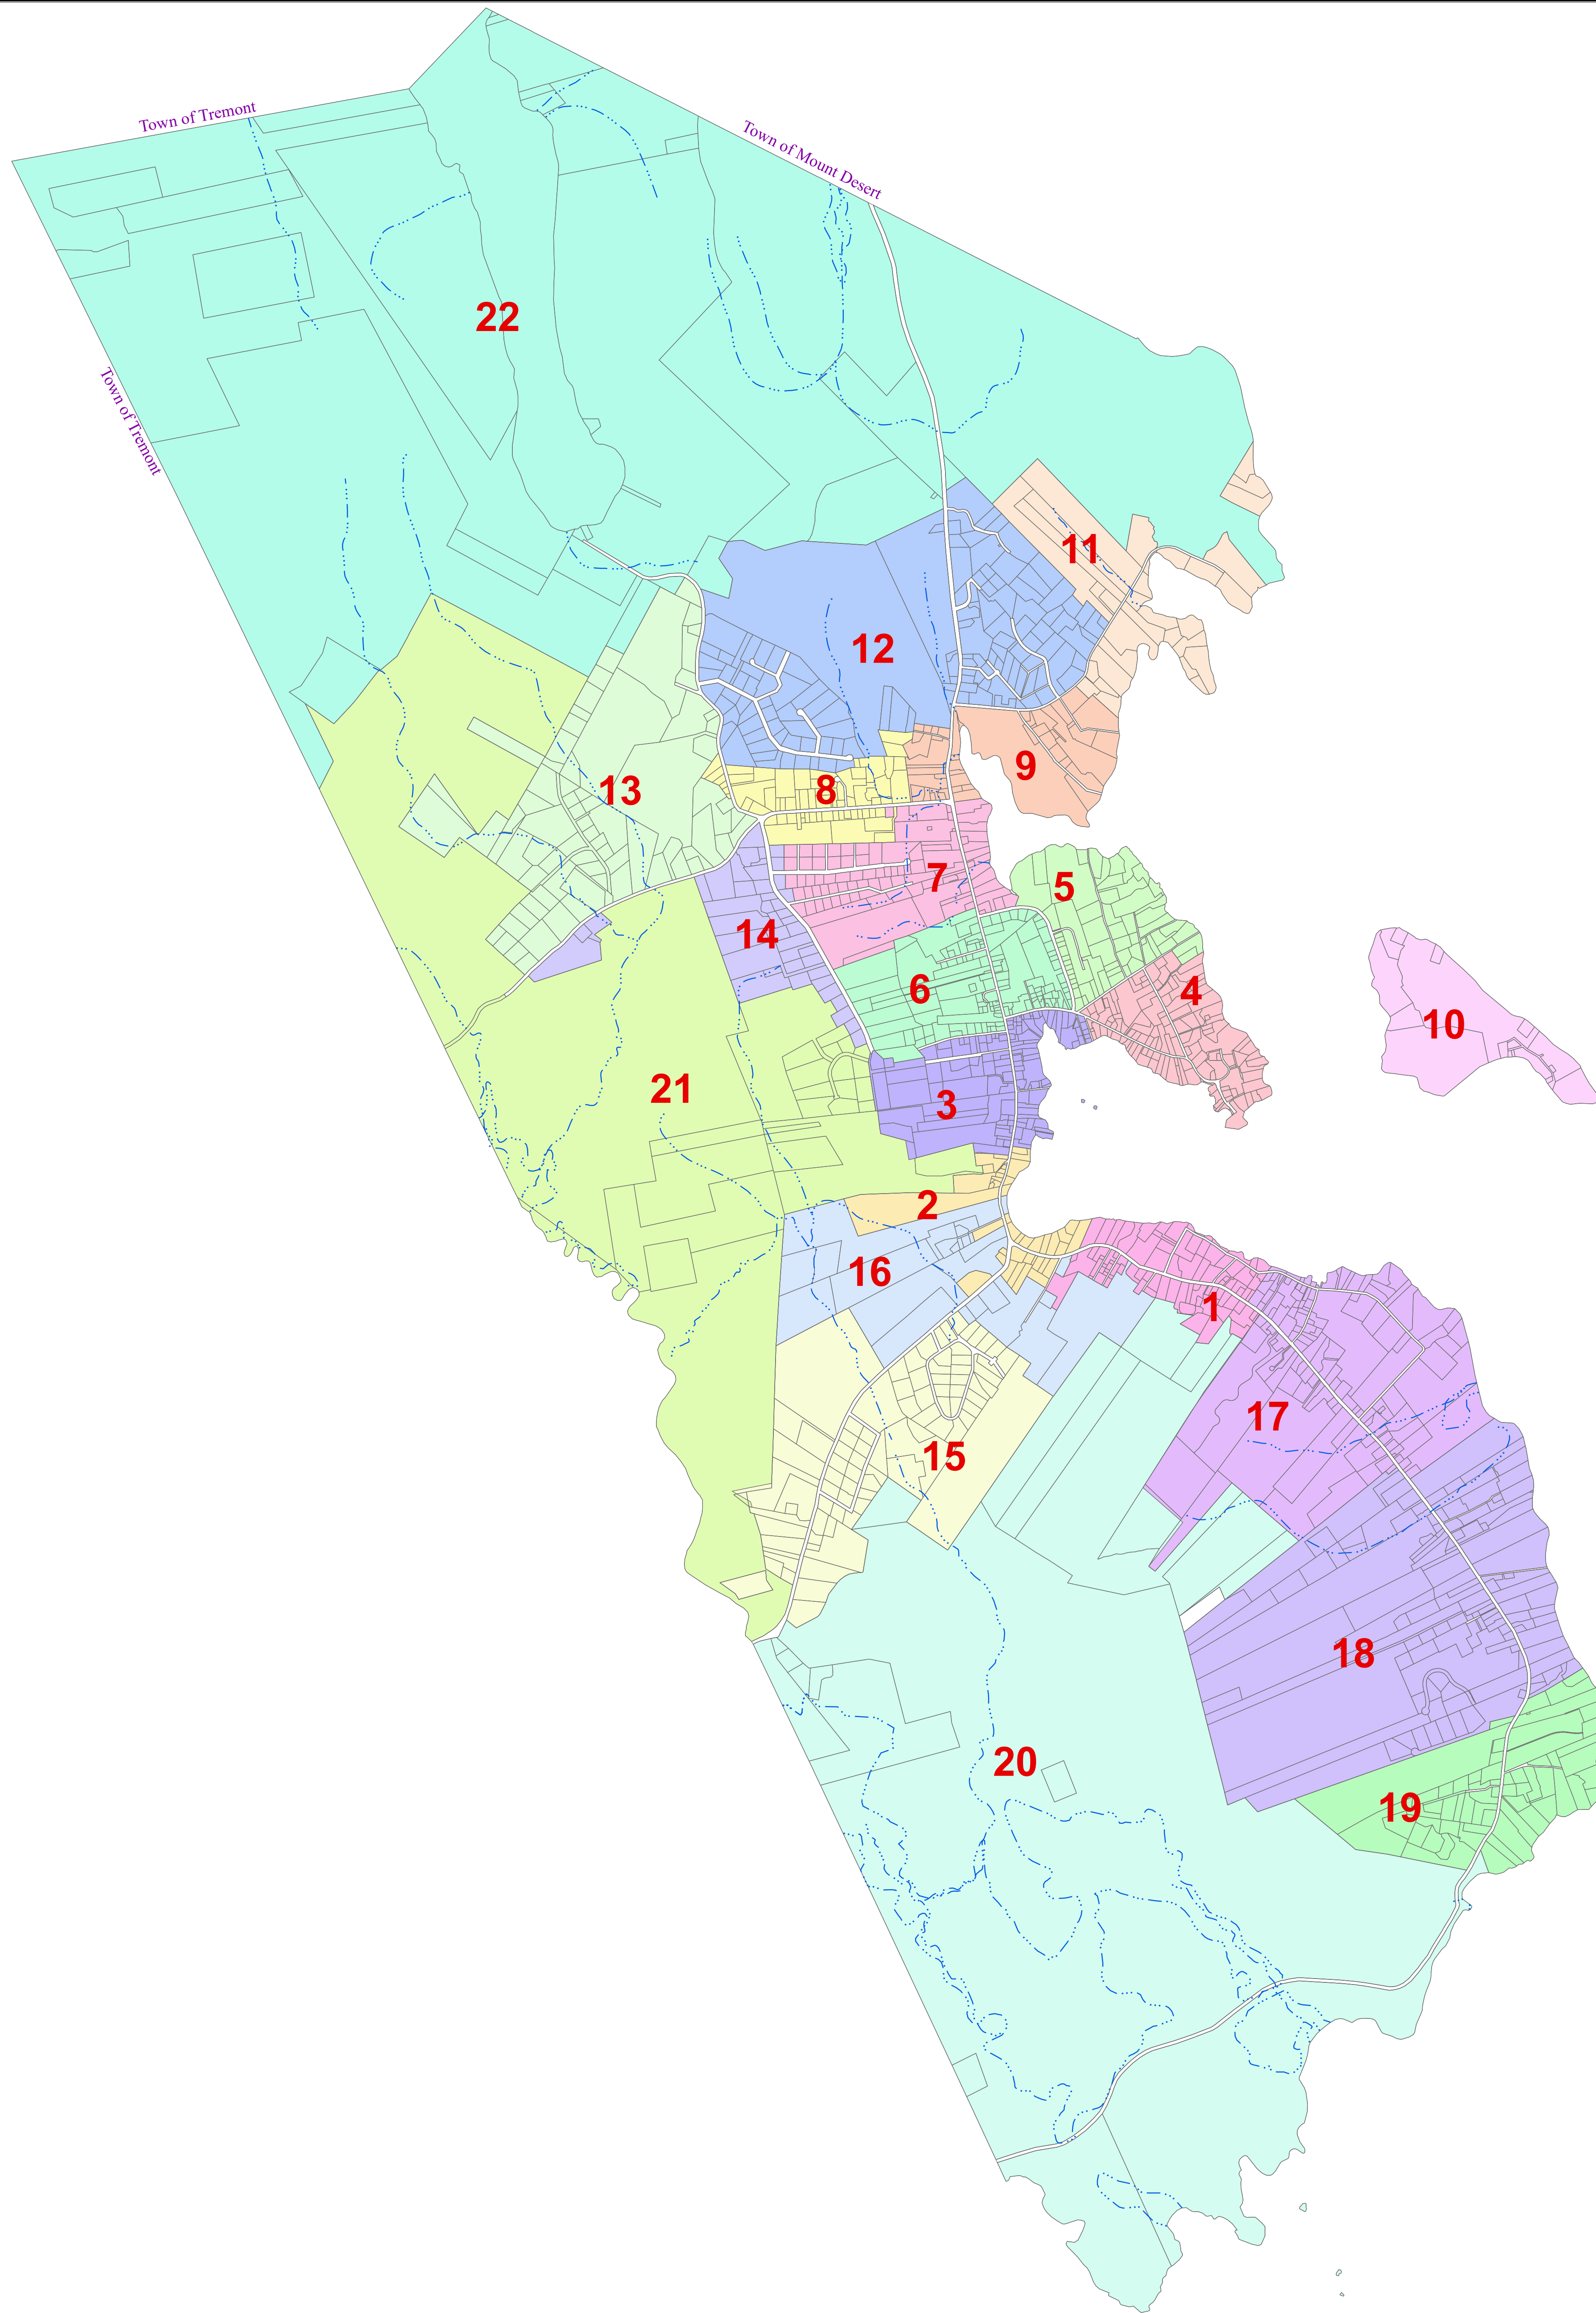

TOWN OF
**SOUTHWEST
HARBOR**
HANCOCK COUNTY
MAINE

Index

Printed 3/23/2020
Issued 4/1/2019

STREET INDEX

Alder Ln	1	Hadlock Rd	18	Pork Chop Ln	20
Alexandra Rd	2	Harbor Ave	3	Port Landing Rd	18
Annas Quightside Ln	6	Harbor View Rd	3	Ranger Camp Rd	22
Apple Ln	3	Herrick Rd	6	Raynes Way	8
Ash Ln	8	High Rd	4	Reservoir Rd	22
Balsam Way	19	Hillcrest Cir	15	Ridge Acres Ln	7
Bass Harbor Rd	15	Hutchins Ln	6	Robinson Hill Rd	9
Beaver Lodge Ln	19	Hyewood Ln	17	Robinson Ln	2
Beech Hill Rd	22	Ice Pond Rd	1	Rock Bound Ln	6
Bennett Ln	1	Indian Brook Rd	12	Rocky Pasture Ln	11
Bent Wire Rd	12	Isaac Ln	1	Rorys Way	8
Blueberry Ln	12	Jodys Acres Rd	15	S Causeway Ln	5
Boomer Blvd	18	Journeys End Ln	4	Sail Mountain Rd	12
Brook Psge	3	Keel Way	18	Salem Towne Rd	12
Buttermilk Brook Rd	21	Kinfolk Ln	5	Sand Point Rd	22
Cable Crossing Rd	18	Kings Ln	17	Schuyler Ln	5
Carrolls Hill Rd	12	Lawler Ln	3	Seal Cove Rd	8
Cedar Ln	6	Lawrence Ln	4	Seascape Ln	19
Chris Ln	3	Ledge Rd	4	Seasonal Way	20
Claremont Rd	4	Long Hill Rd	15	Seawall Point Ln	19
Clarissa Ct	19	Long Pond Rd	12	Seawall Rd	2
Clark Point Rd	4	Lurvey Spring Rd	22	Ships Ln	3
Cobb Ln	18	Main St	3	Shore Rd	1
Cobblestone Way	20	Main St N	22	Sluice Ln	1
Common Ln	10	Mansell Ln	17	Spar Ln	17
Community Ln	6	Maple Ln	6	Spring Brook Ln	12
Connor Point Ln	11	Marshall Brook Rd	13	Spruce Hill Ln	1
County Ln	17	Marshview Ln	15	Starboard Reach Rd	18
Cutler Rd	4	McEnroe Rd	5	Three Rod Rd	3
Dana Ln	1	Meadow Ln	18	Town Wharf Way	4
Deer Meadow Ln	17	Milky Way	13	Trap Mill Rd	18
Dirigo Rd	4	Mill Field Rd	22	Village Green Way	6
E Ridge Rd	7	Mitchell Ln	8	Village at Oceans End	16
Eastview Ln	3	Moss Hill Ln	6	Waterview Ln	3
Echo Lake Beach Rd	22	Mountain View Rd	13	Wellington Ln	17
Evergreen Hill Rd	12	N Causeway Ln	9	Wesley Ave	3
Fernald Point Rd	9	N Mariners Way	4	Western Mountain Rd	21
Forest Ave	6	Norwood Rd	5	Winding Ln	4
Freeman Ridge Rd	7	Ocean House Rd	1	Windy Woods	13
Fulton Ln	1	Ocean Way	3	Wood St	2
Gotts Ln	15	Parkview Rd	14	Woodie Dr	9
Granite Rd	21	Phillips Ln	3	Zawacki Way	16